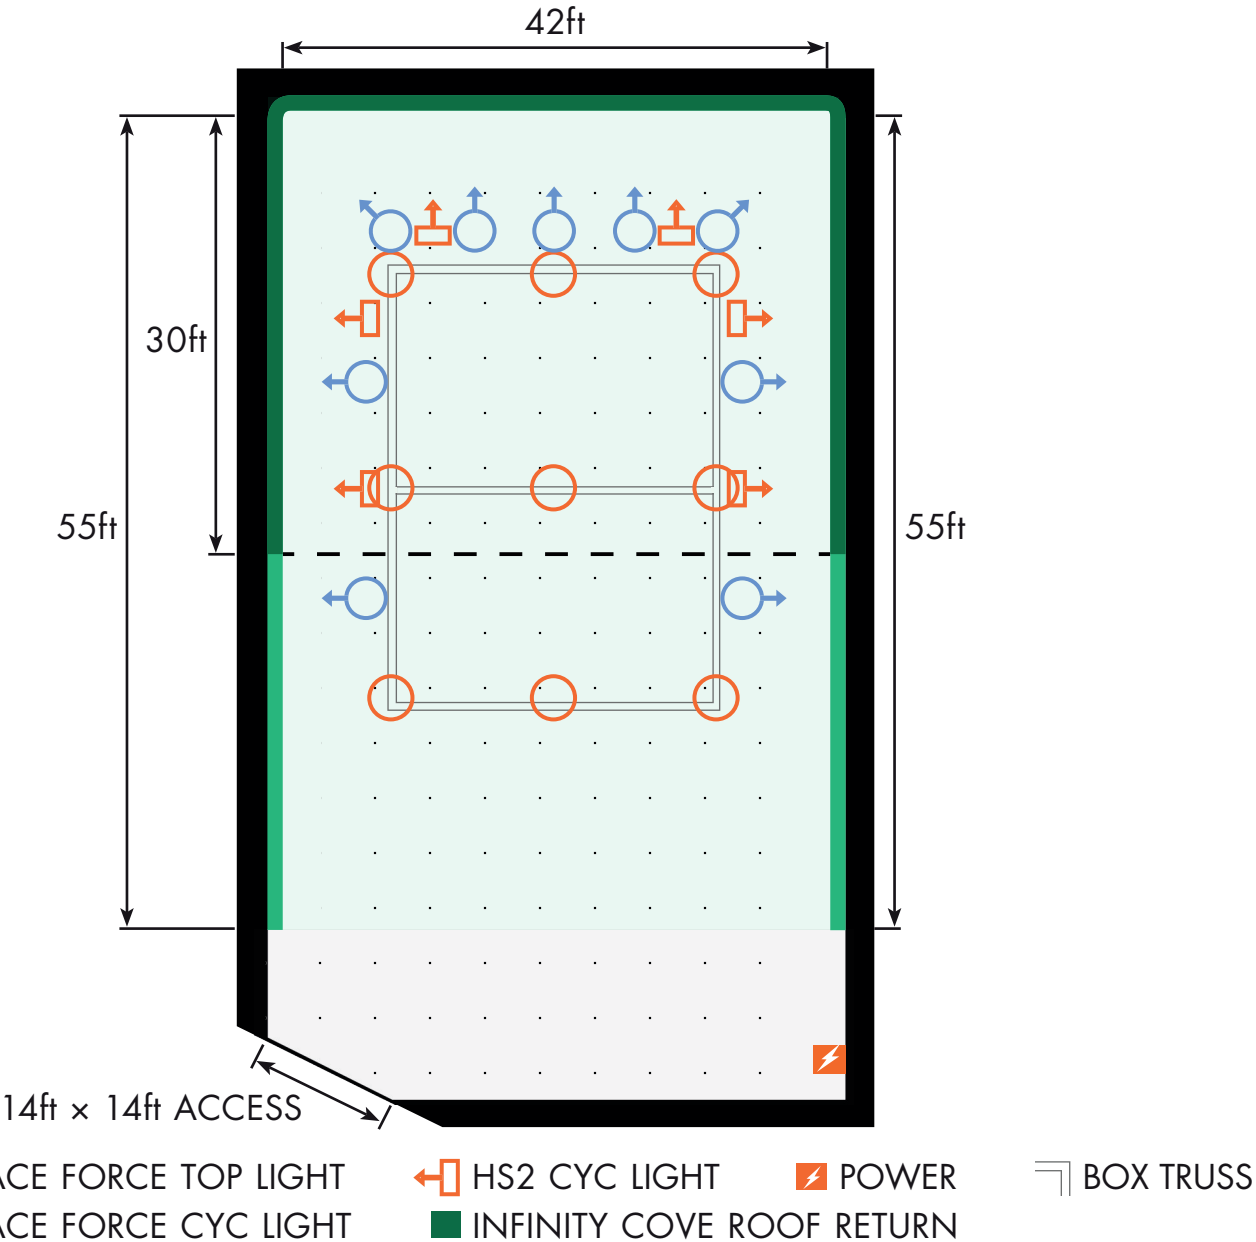

# STUDIO 2

70ft L x 42ft W x 19ft H  
CHROMA KEY GREEN

---

---

---

---

---

---