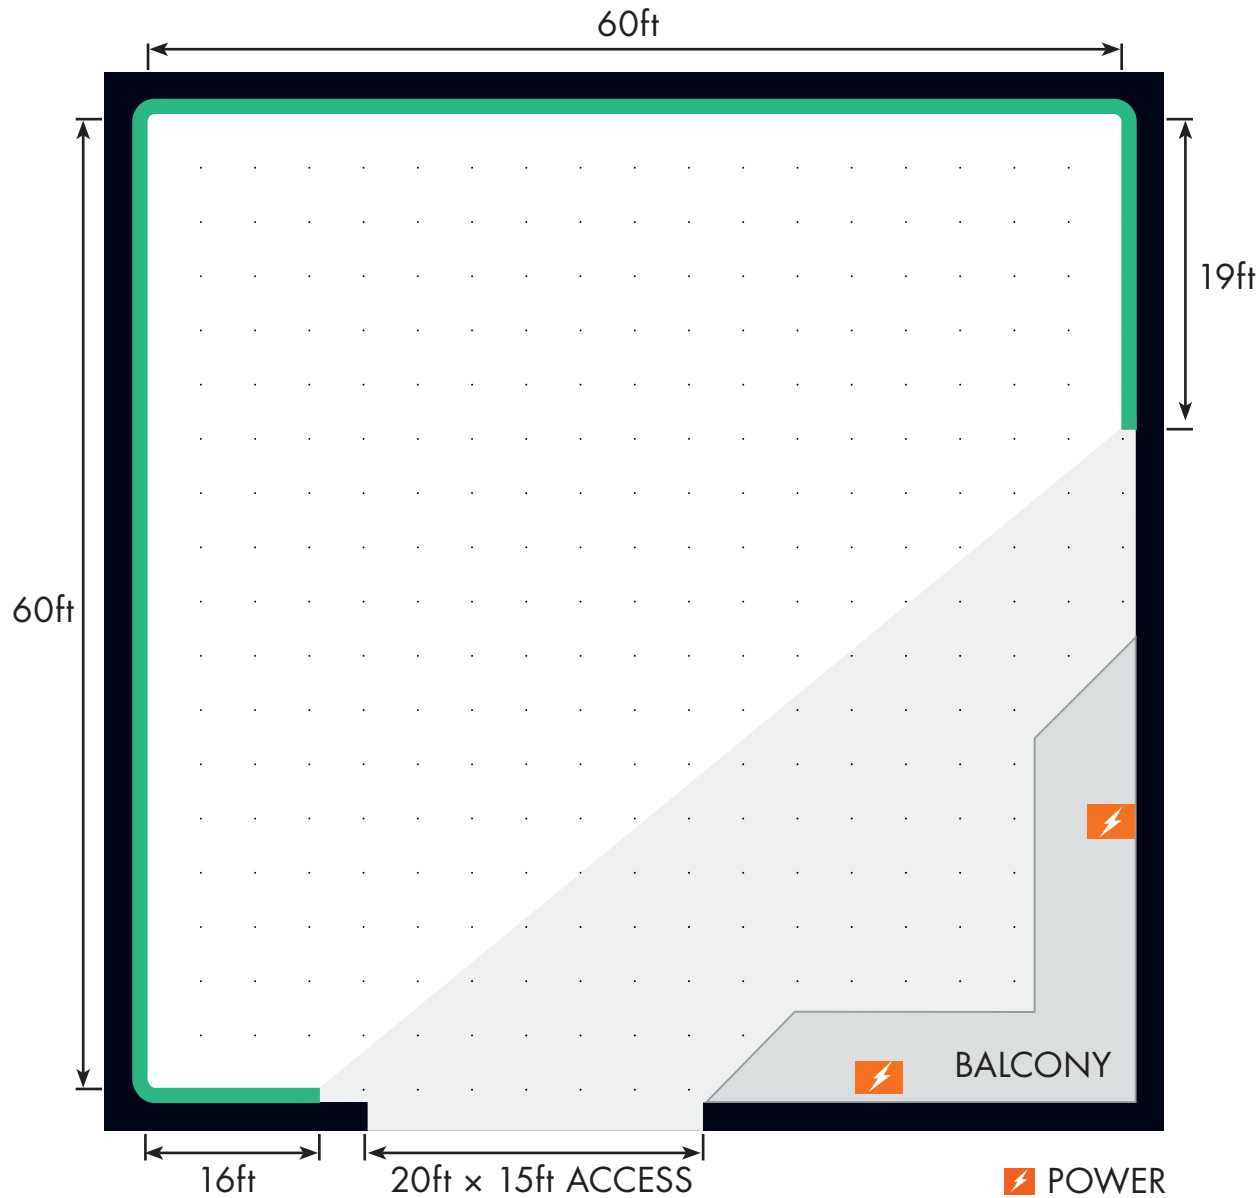

STUDIO 3

60ft L x 60ft W x 24ft H
(CHROMA KEY GREEN)

Series of horizontal dotted lines for notes.