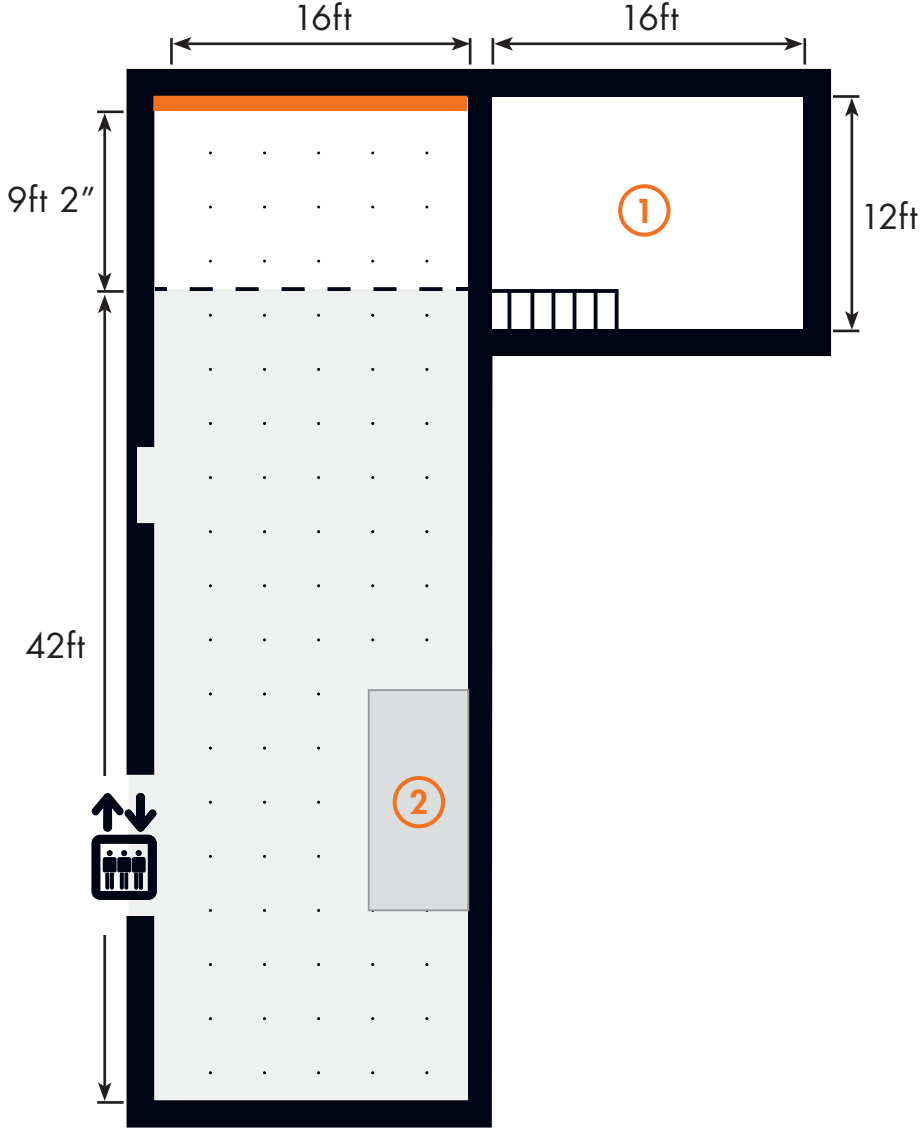

STUDIO 4

42ft L x 16ft W x 11ft H
(FIRST FLOOR)

① MAKE-UP AND PRODUCTION OFFICE, WC ② KITCHENETTE