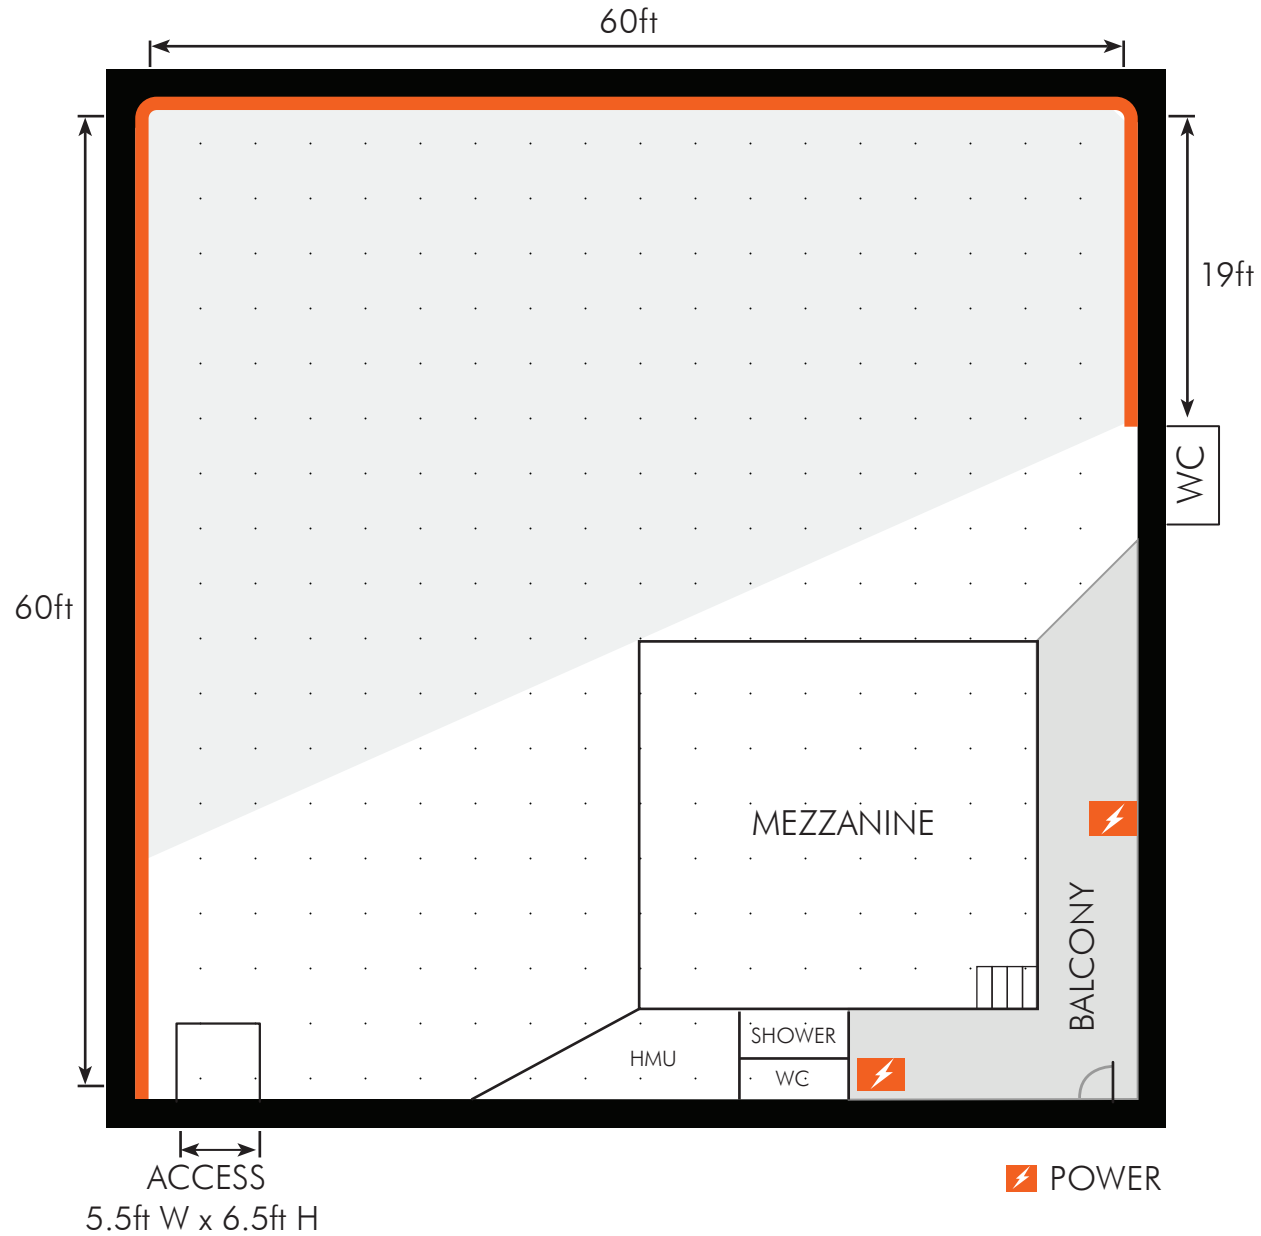

STUDIO 3

60ft L × 60ft W × 24ft H

A series of horizontal dashed lines for writing notes.