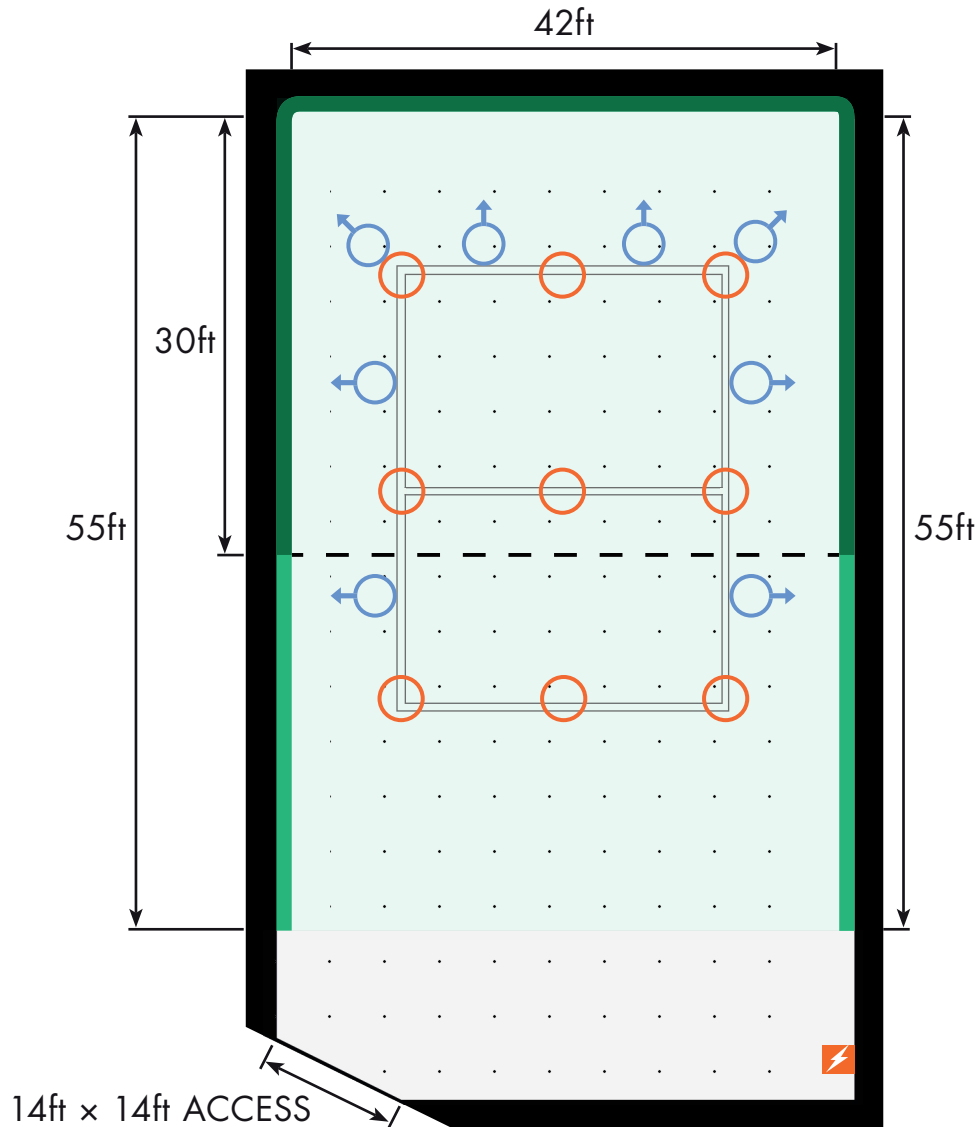

# STUDIO 2

70ft L x 42ft W x 19ft H  
CHROMA KEY GREEN

- LED SPACE FORCE
- LED DYNO 650W
- POWER
- INFINITY COVE ROOF RETURN
- BOX TRUSS

.....

.....

.....

.....

.....